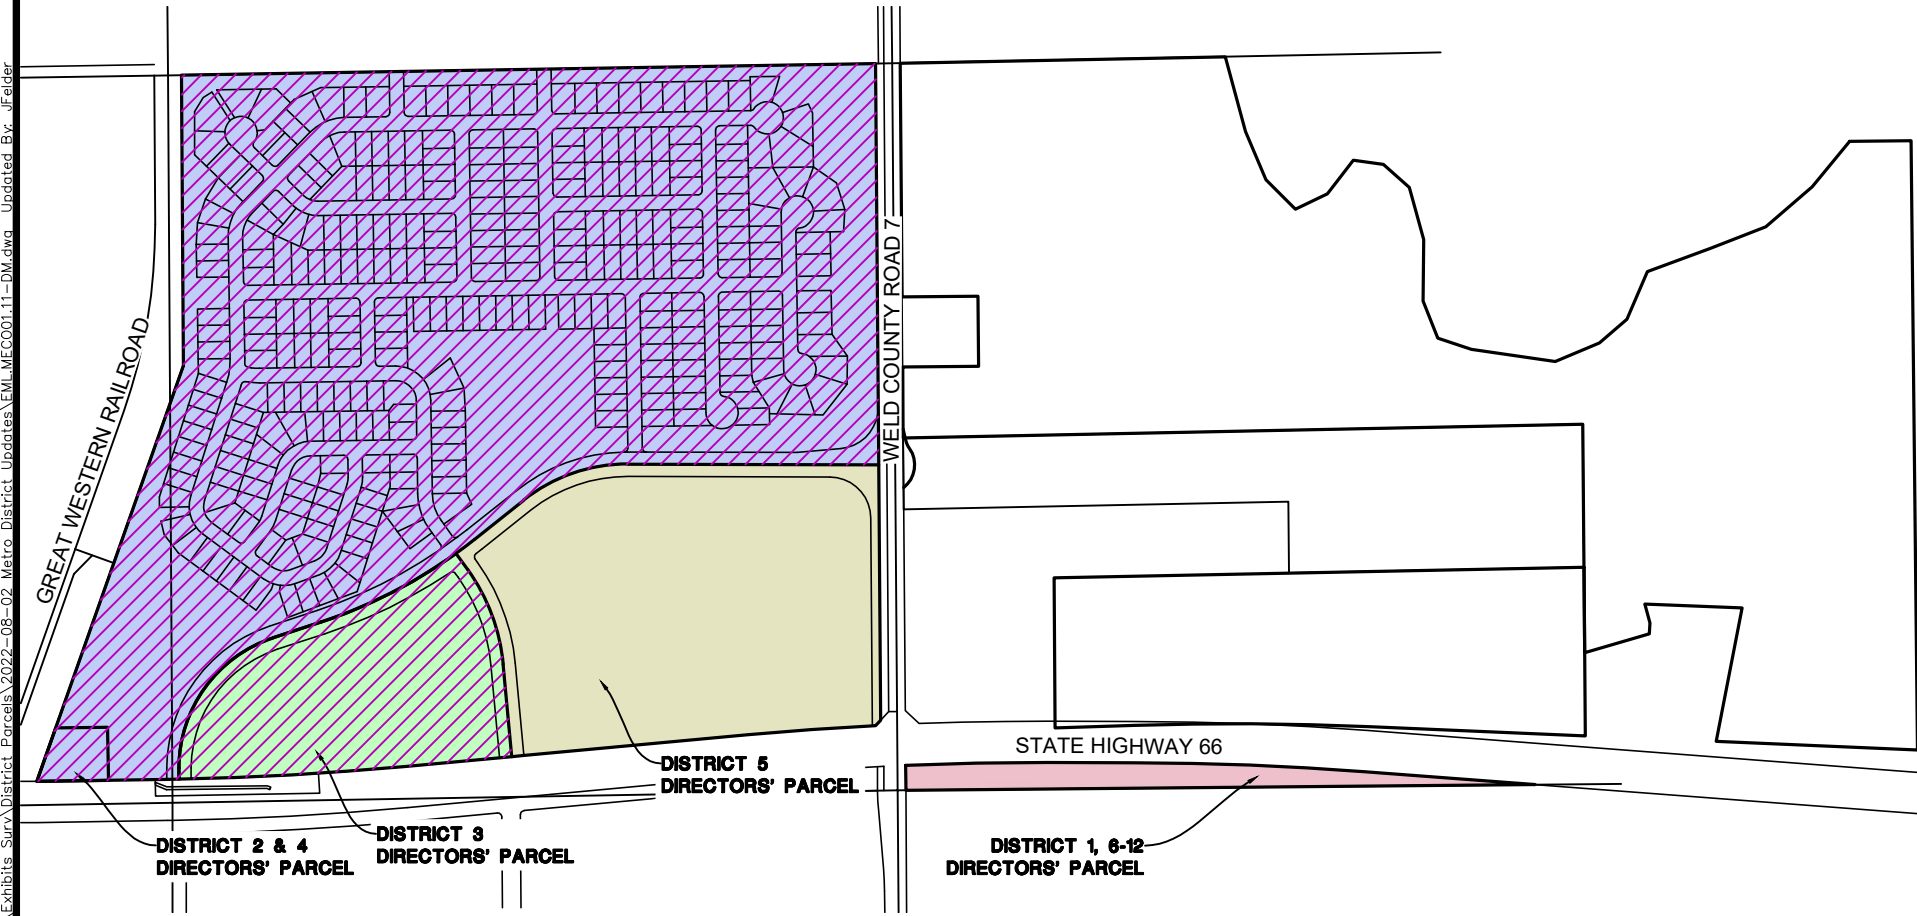

OVERALL BOUNDARY EXHIBIT

MEAD PLACE METROPOLITAN DISTRICT MAP
LGID NO. 66131

Dwg Name: P:\Emimeco01\dwg\Surv\Final Drawings\Exhibits\Surv\District Updates\EML.MECO01.11-DM.dwg Updated By: JFeider
11:57

EML.MECO01.11 (2022-0817)

7600 East Orchard Road, Suite 150-N, Greenwood Village, CO 80111 ph:303.708.0500 manhard.com
Civil Engineering | Surveying & Geospatial Services | GIS
Water Resource Management | Construction Management